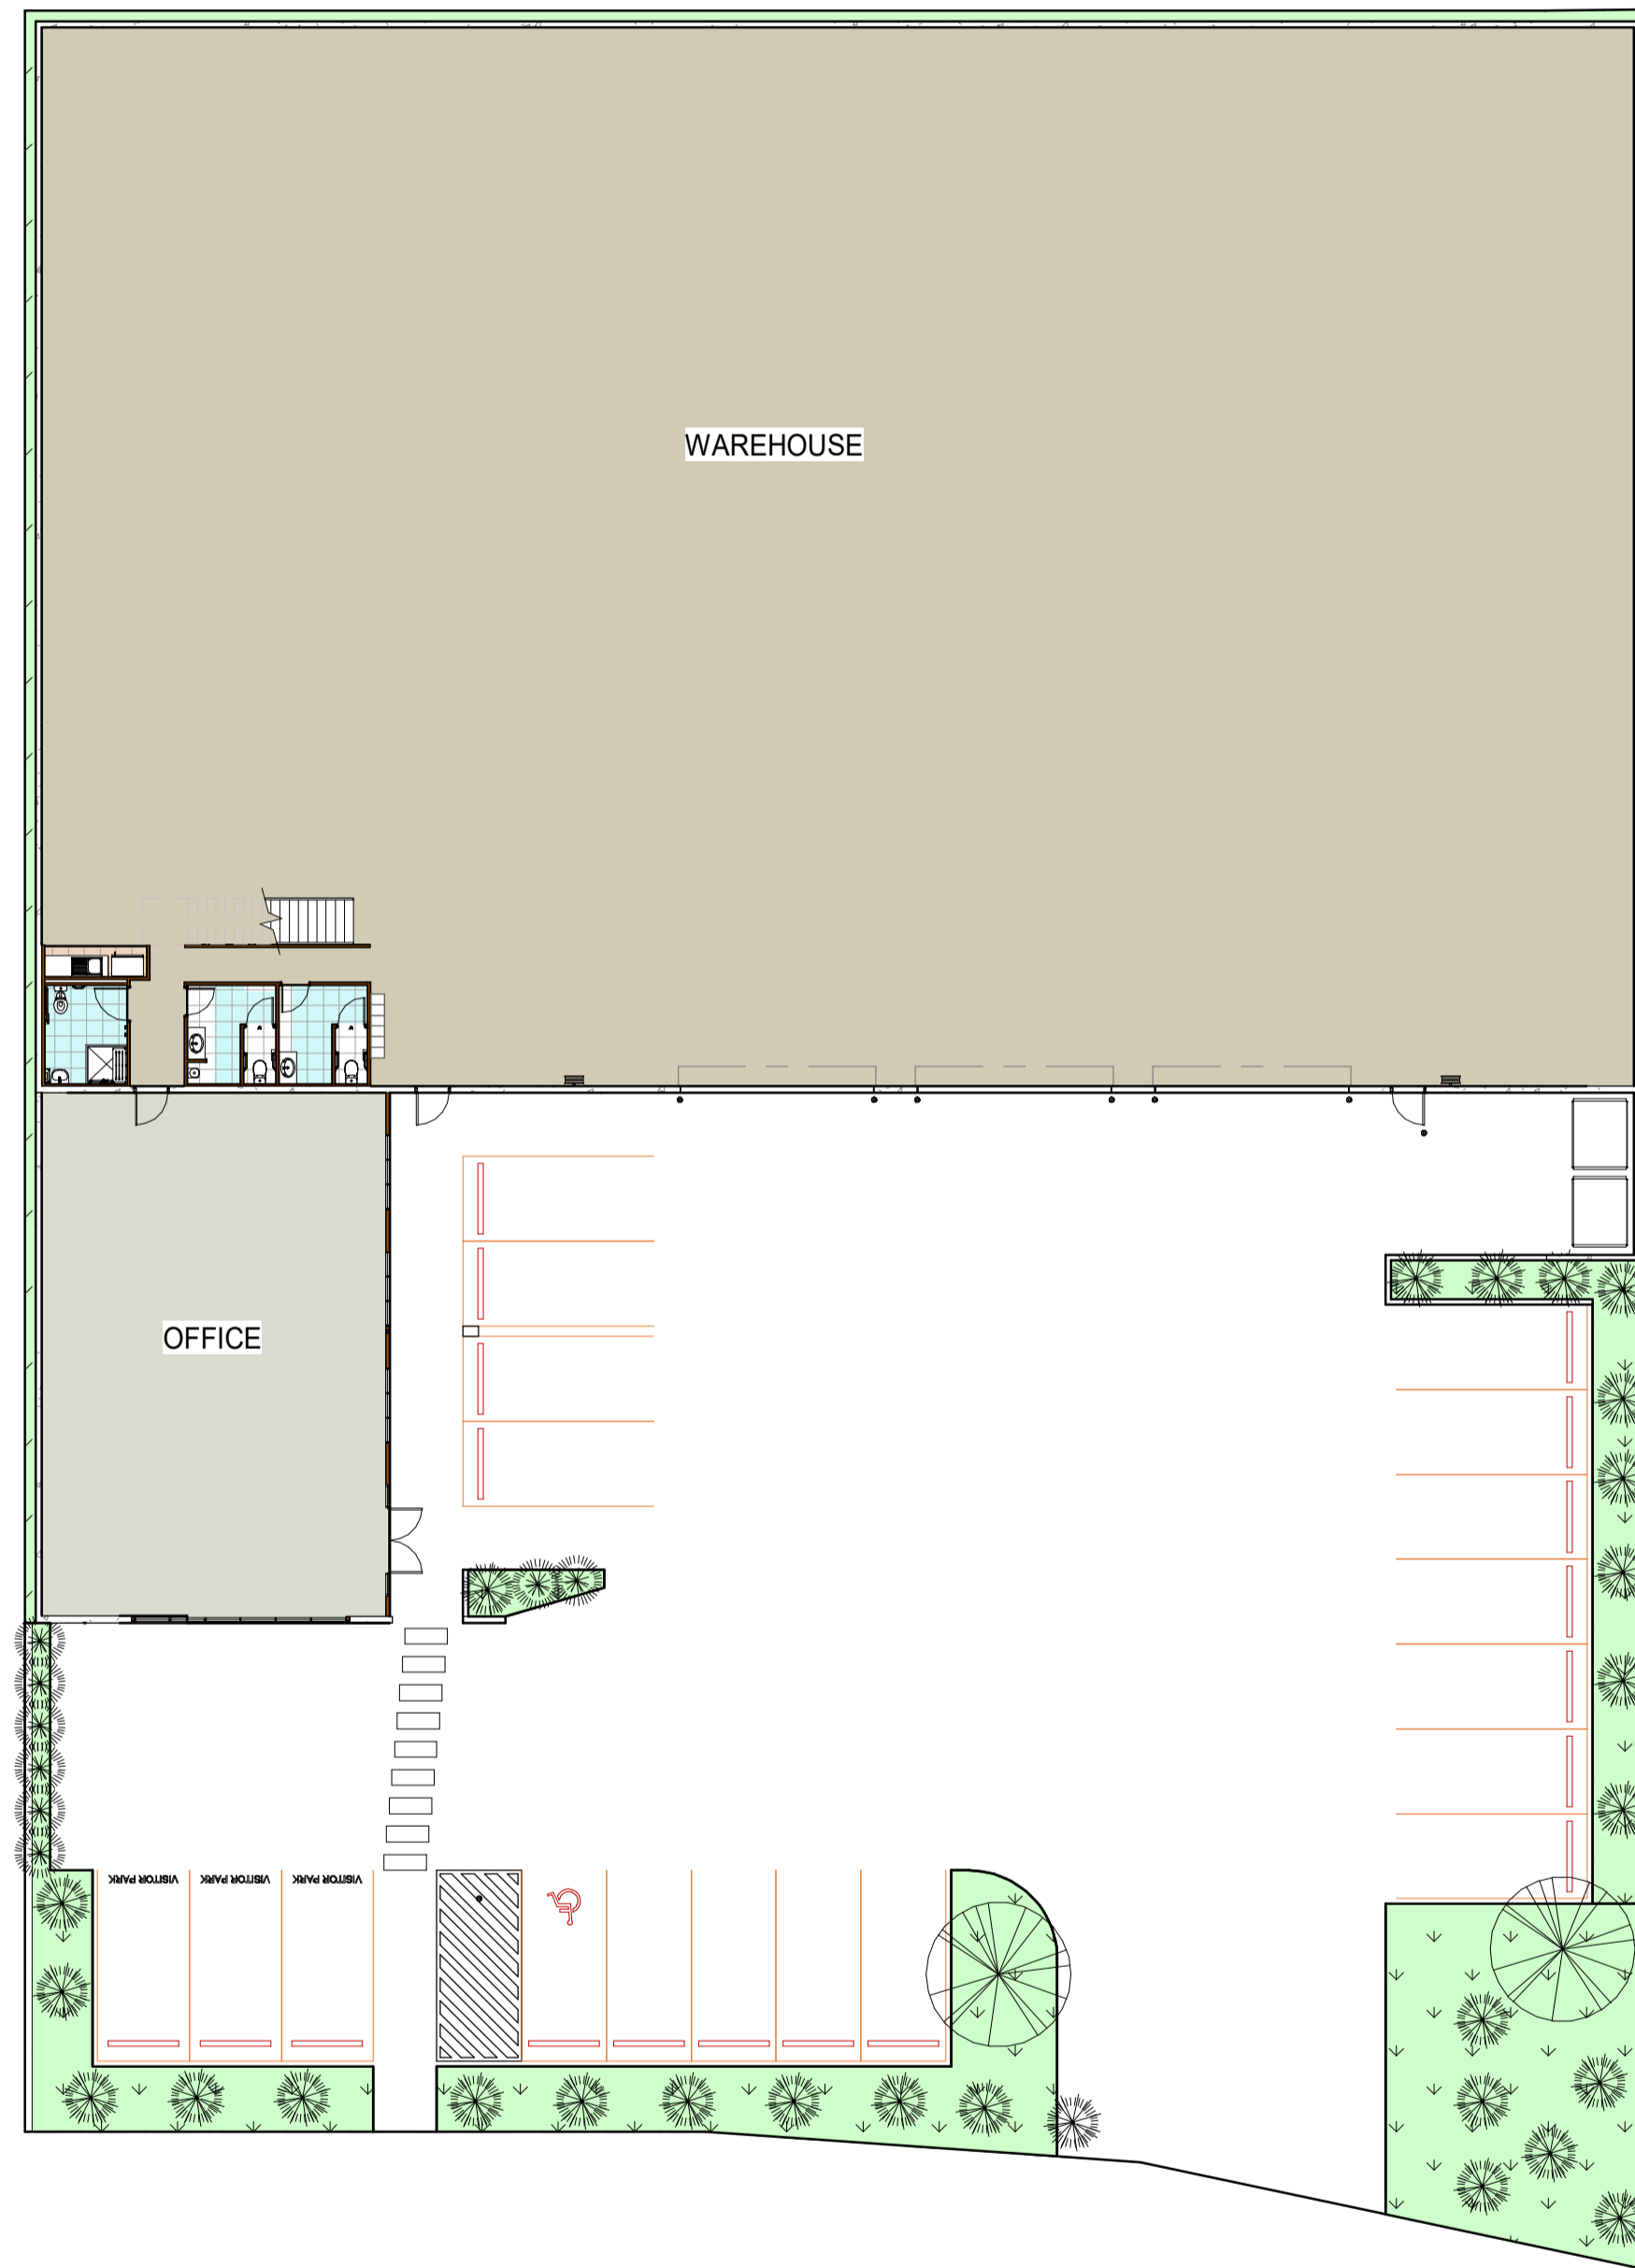

# INDUSTRIAL WAREHOUSE

## LOT 18 PROSPERITY PLACE, PARK RIDGE

GROUND FLOOR PAN

MEZZANINE FLOOR PLAN

CLIENT:  
IDG PROJECTS PTY LTD

DESIGNER:  
**Inertia**

PROJECT:  
INDUSTRIAL WAREHOUSE  
  
LOT 18 PROSPERITY PLACE,  
PARK RIDGE